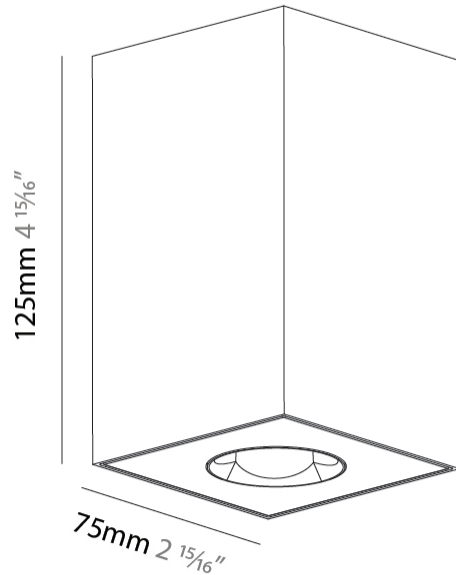

1. To build a product code in our configurator select the specify button on the base model # product page
2. To build a manual product code on this datasheet choose from the options listed below in blue font and add the suffix to the base model #

GENERAL

Series: Oiko Pro Square
Brand: Prolicht
Division: Architectural
Mounting Type: Surface
Mounting Location: Ceiling
Subcategory: Downlight

PHYSICAL

Shape: Square
Length (mm): 75
Length (in): 2 ¹⁵/₁₆
Width (mm): 75
Width (in): 2 ¹⁵/₁₆
Height (mm): 125
Height (in): 4 ¹⁵/₁₆
Light Distribution: Direct
Weight (kg): 0.688
Fixture Finish: SSR / BKV / CWI / CRY / HAB / UFT / ITA / RUA / FTG / MYG / LOD / PUS / FRO / FUP / KIA / POP / BLS / SPG / MEY / GOH / GUM / CHC / COM / ABZ / JAG / OBR / MOS / ROR
Fixture Material: Metal

ELECTRICAL

Lamp Type: LED (Zhaga Standard)
Input Wattage (W): 12..9
Dimming: Tri-Mode (Non-Dimming and Phase Dimming (120Vac only) and 0-10V Dimming)
Driver Included: No
Driver Location: Remote
Driver Type: Constant Current - Universal
Driver Class: Class 2
Input Voltage (V): 120 - 277
Constant Current (MA): 350

LED

Color Temperature (°K): 2700 / 3000 / 3500 / 4000
Max. Delivered Lumen (lm): 1218 / 1214 / 1272 / 1283
Nominal Lumen (lm): 1473 / 1468 / 1538 / 1552
CRI: >90 CRI
Lamp Life (hrs): 50000

OPTICAL

Beam Angle: 34
Adjustability: Fixed

RATINGS AND CERTIFICATIONS

Certified By: Certified for North American Standards
IP rating: IP20